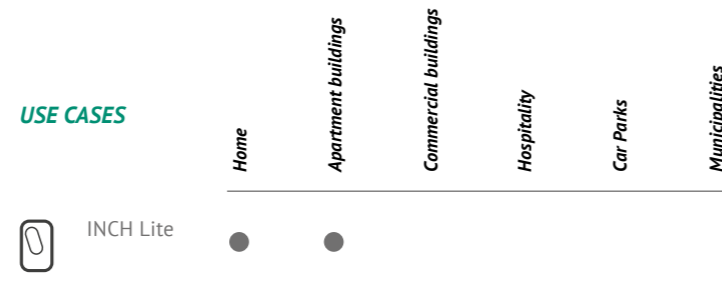

ETREL

INCH
LITE

LAYING GROUNDS
FOR A LASTING
E-MOBILITY

INCH LITE

USE CASES

START LITE, UPGRADE TO INTERACTIVE

To tech-proof your EV charging investment, we offer INCH Lite owners an optional interactive upgrade to adhere to the latest technology standards and benefit from the Interactive CHarging technology.

Max charging power	7,4 kW (1 x 32 A), 22 kW (3 x 32 A) adjustable
	Type 2 socket Type 2 tethered charging cable
Level of protection	IP 56, IK 10
Electrical protection	RCD type A + DC fault current sensors 6 mA (default), RCD Type B or MCB char. C (optional)
User identification	Plug & play
EV communication	IEC 61851 supported
Clustering	Not supported
Energy meter	MID optional
Smart building integration	Not supported
User interface	LED status lights
Material	Aluminium housing, Polycarbonate Lexan cover plate
Colour options	Graphite Grey